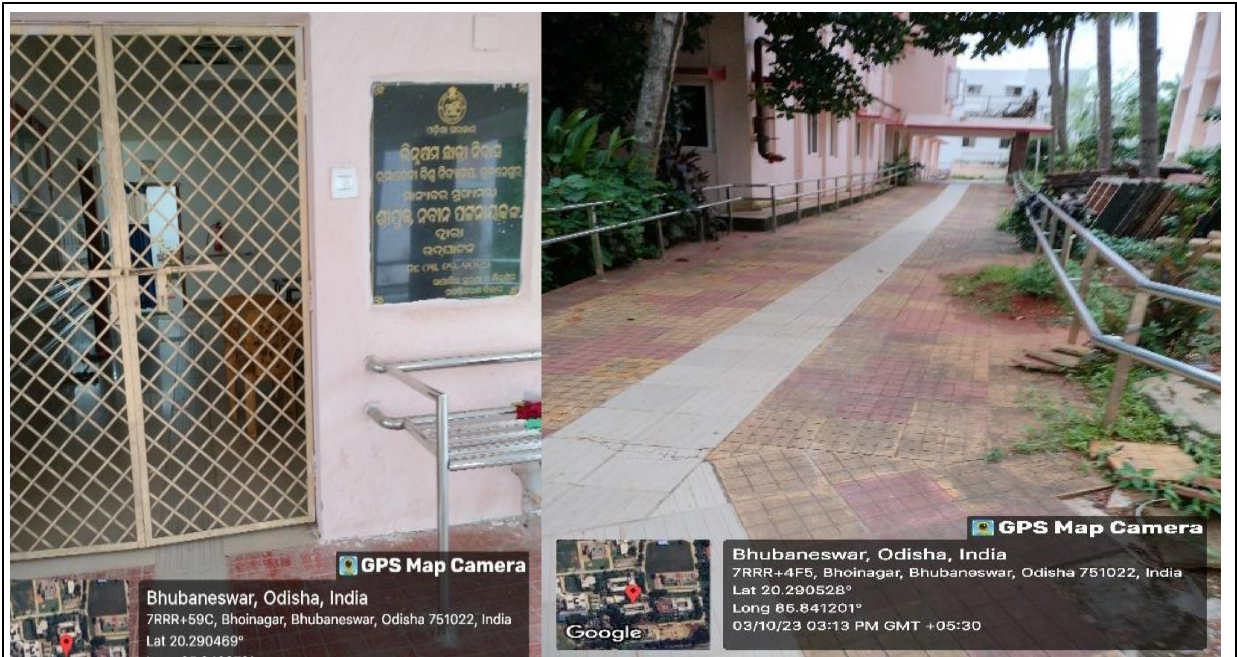

FACILITIES IN THE ASEEMA HOSTEL FOR STUDENTS WITH DISABILITIES AND VISUALLY CHALLENGED STUDENTS 2023

Hostel with Modern Facilities ASEEMA Hostel for Visually Challenged Students.