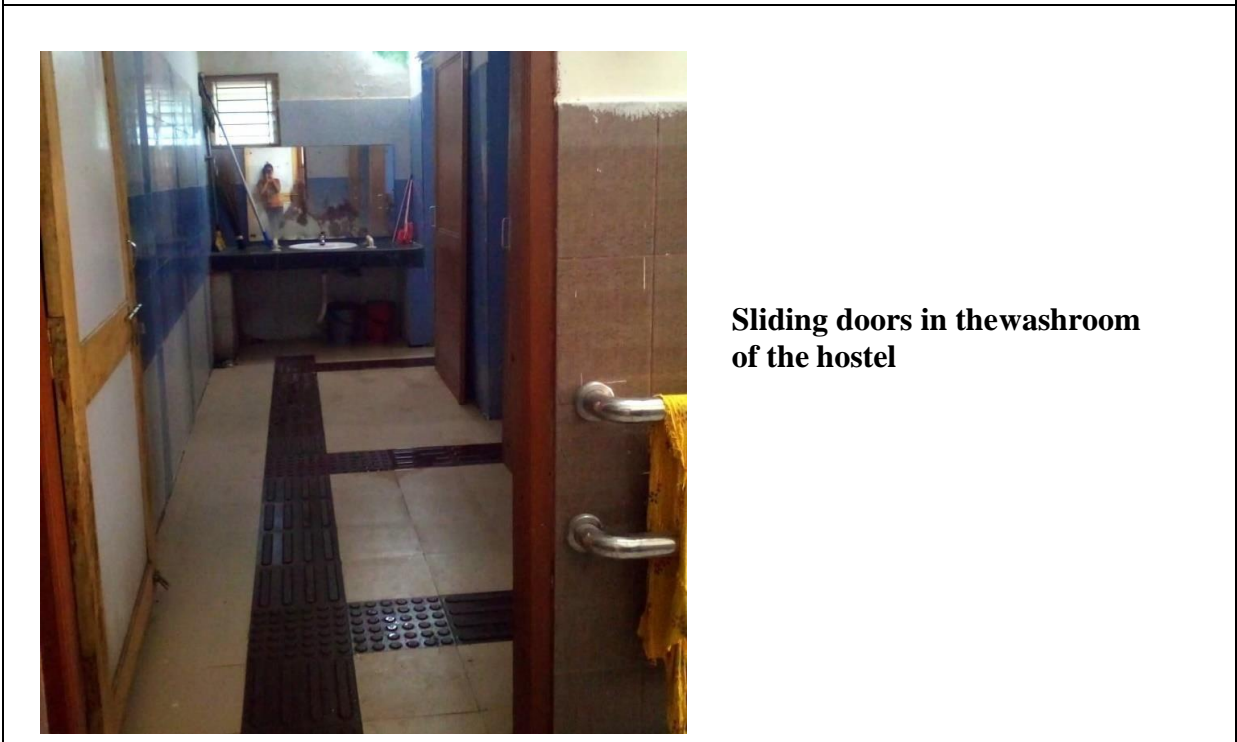

Sliding doors in the washroom of the hostel

Water purifier and side wall ram in Aseema hostel.

CAMPUS FACILITIES FOR THE STUDENTS WITH DISABILITIES AND VISUALLY CHALLENGED

Ramps facility in the Examination Hall and inside the academic buildings for students and staffs with disabilities and visually challenged of RDWU.