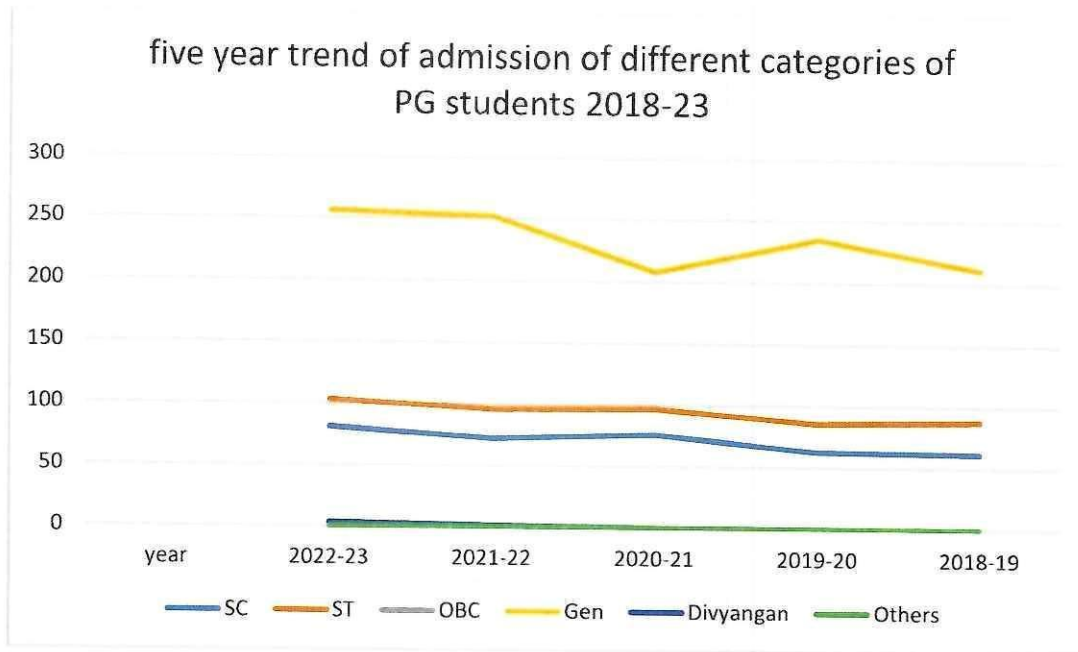

Table 1: Academic Session Wise Category of Student Admission in UG Programme of Rama Devi Women's University 2018-23

Sl. No.	Programme Name	Number of seats earmarked for reserved category as per GOI or State Government rule						Number of Students admitted from the reserved category					
		SC	ST	OBC	Gen	Divyanggan	Others	SC	ST	OBC	Gen	Divyanggan	Others
								F	F	F	F	F	F
2022-23	Total	160	222	NA	554	53	3	159	216	NA	535	40	3
2021-22	Total	160	222	NA	554	53	3	150	191	NA	482	40	3
2020-21	Total	160	222	NA	554	53	3	156	209	NA	477	22	3
2019-20	Total	152	211	NA	527	51	3	149	187	NA	536	11	3
2018-19	Total	152	211	NA	527	51	4	151	207	NA	520	10	3
	Total five-year trend	784	1088	NA	2716	261	16	765	1010	NA	2450	123	15

Source: Admission data of Rama Devi Women's University from 2018- 2023 of CPGC office RDWU

Director IQAC
 Rama Devi Women's University
 Bhubaneswar

Registrar
 RD Women's University
 Bhubaneswar

Figure 2: Academic Session Wise Category of Student Admission in PG Programme of Rama Devi Women's University for the Five Years 2018-23

Table 2: Academic Session Wise Category of Student Admission in PG Programme of Rama Devi Women's University 2018-23

Sl. No.	Total number admission	Number of seats earmarked for reserved category as per GOI or State Government rule						Number of Students admitted from the reserved category					
		SC	ST	OBC	Gen	Divyanggan	Others	SC	ST	OBC	Gen	Divyanggan	Others
		F	F	F	F	F	F	F	F	F	F	F	F
2022-23	Total	97	134	NA	337	32	0	81	103	NA	256	3	0
2021-22	Total	84	116	NA	292	28	0	72	96	NA	252	1	0
2020-21	Total	76	105	NA	266	25	0	76	97	NA	208	0	0
2019-20	Total	71	98	NA	248	23	0	63	86	NA	235	0	0
2018-19	Total	67	93	NA	234	22	0	62	88	NA	211	0	0
	Total five-year trend	395	546	NA	1377	130	0	354	470	NA	1162	4	0