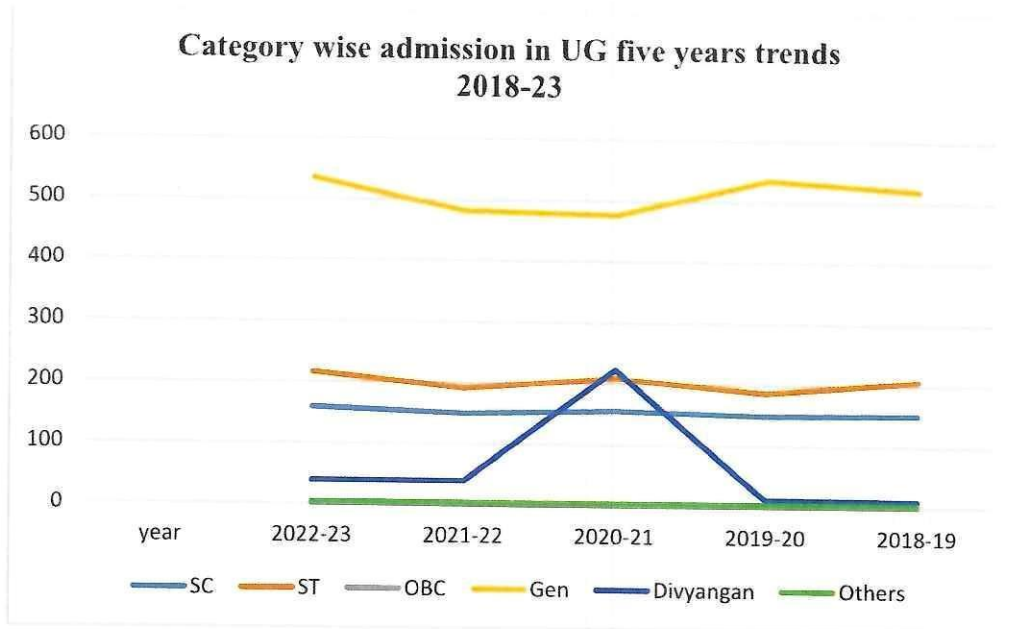

RAMA DEVI WOMEN'S UNIVERSITY

Vidya Vihar, Bhubaneswar-751022, Odisha

Website: <https://rdwu.ac.in>

E-mail: registrar@rdwu.ac.in

Figure 1: Academic Session Wise Category of Student Admission in UG Programme of Rama Devi Women's University for the Five Years 2018-23

Table 1: Academic Session Wise Category of Student Admission in UG Programme of Rama Devi Women's University 2018-23

Sl. No.	Programme Name	Number of seats earmarked for reserved category as per GOI or State Government rule						Number of Students admitted from the reserved category					
		SC	ST	OBC	Gen	Divyanggan	Others	SC	ST	OBC	Gen	Divyanggan	Others
								F	F	F	F	F	F
2022-23	Total	160	222	NA	554	53	3	159	216	NA	535	40	3
2021-22	Total	160	222	NA	554	53	3	150	191	NA	482	40	3
2020-21	Total	160	222	NA	554	53	3	156	209	NA	477	22	3
2019-20	Total	152	211	NA	527	51	3	149	187	NA	536	11	3
2018-19	Total	152	211	NA	527	51	4	151	207	NA	520	10	3
	Total five-year trend	784	1088	NA	2716	261	16	765	1010	NA	2450	123	15