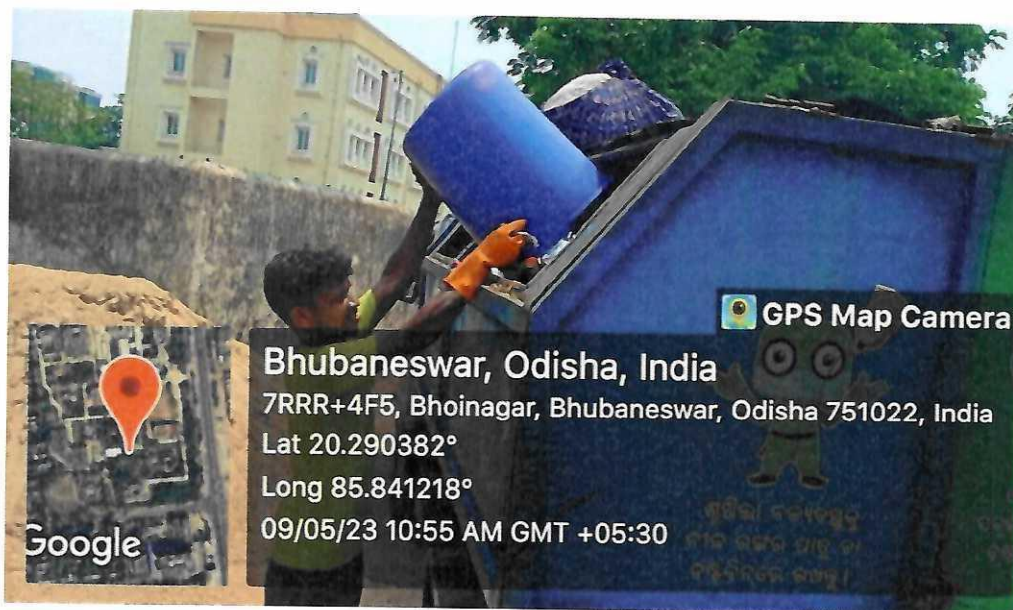

GEOTAG PHOTOGRAPH OF SOLID WASTE MANAGEMENT AT THE CAMPUS