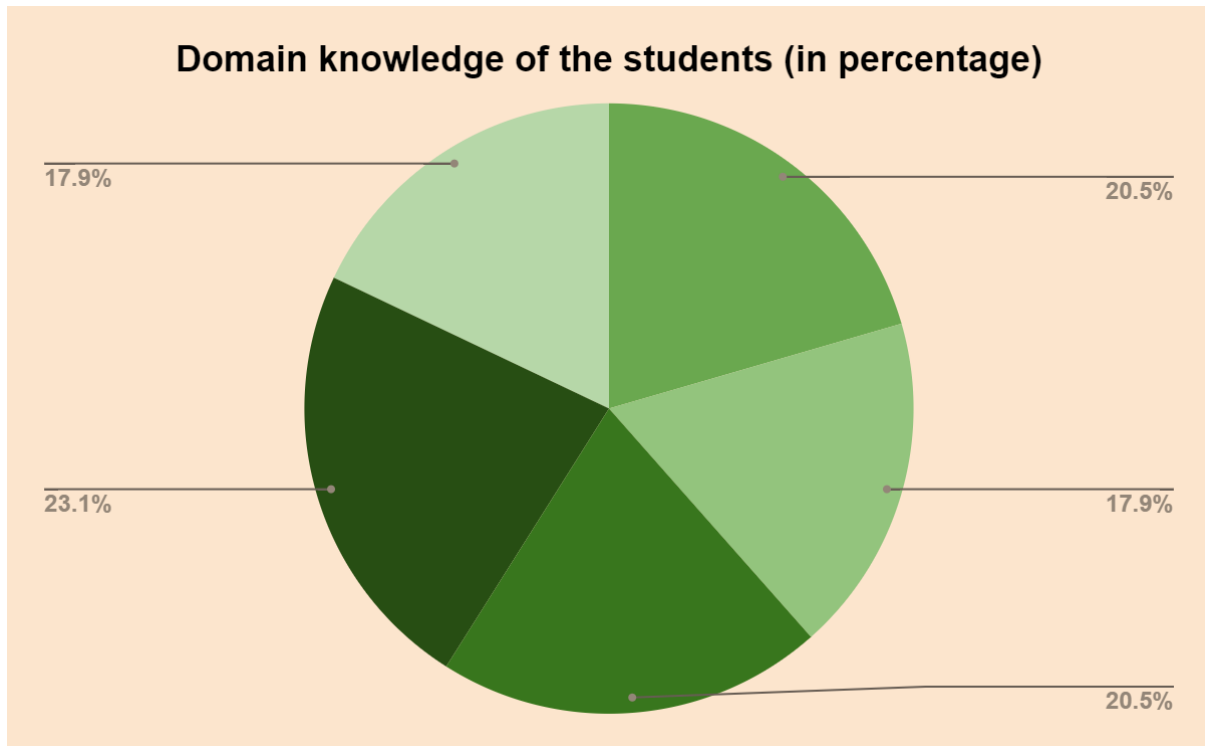

Employers Feedback Analysis Report 2021-22

Internal Quality Assurance Cell **RAMA DEVI WOMEN'S UNIVERSITY**

Vidya Vihar, Bhubaneswar-751022, Odisha

E-mail: iqac@rdwu.ac.in , Website: <https://rdwu.ac.in>

Director IQAC
Rama Devi Women's University
Bhubaneswar

Registrar
RD Women's University
Bhubaneswar

Employers Feedback Analysis 2021-22

During this year, a feedback analysis was conducted to gain insights into employees' views on student activities and department/university performance. The main goal was to assess the overall satisfaction of employees with these initiatives.