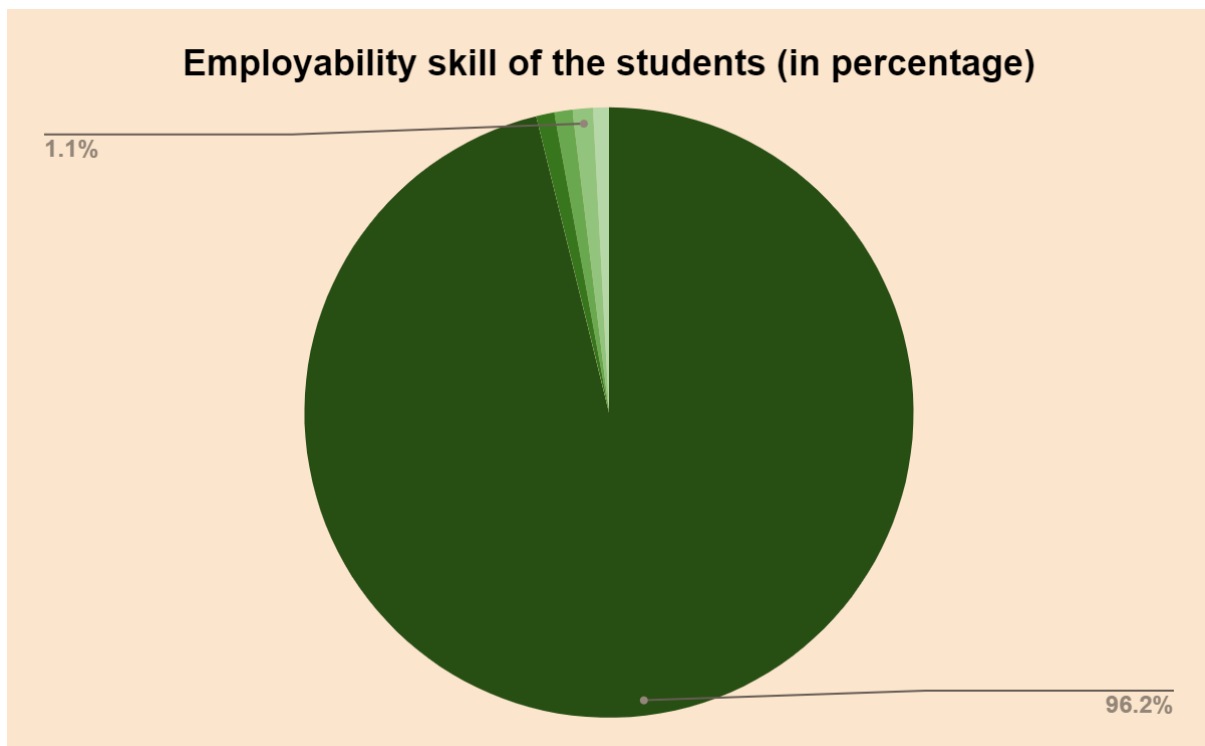

Director IQAC
Rama Devi Women's University
Bhubaneswar

Registrar
RD Women's University
Bhubaneswar

Employers Feedback Analysis 2021-22

During this year, a feedback analysis was conducted to gain insights into employees' views on student activities and department/university performance. The main goal was to assess the overall satisfaction of employees with these initiatives.