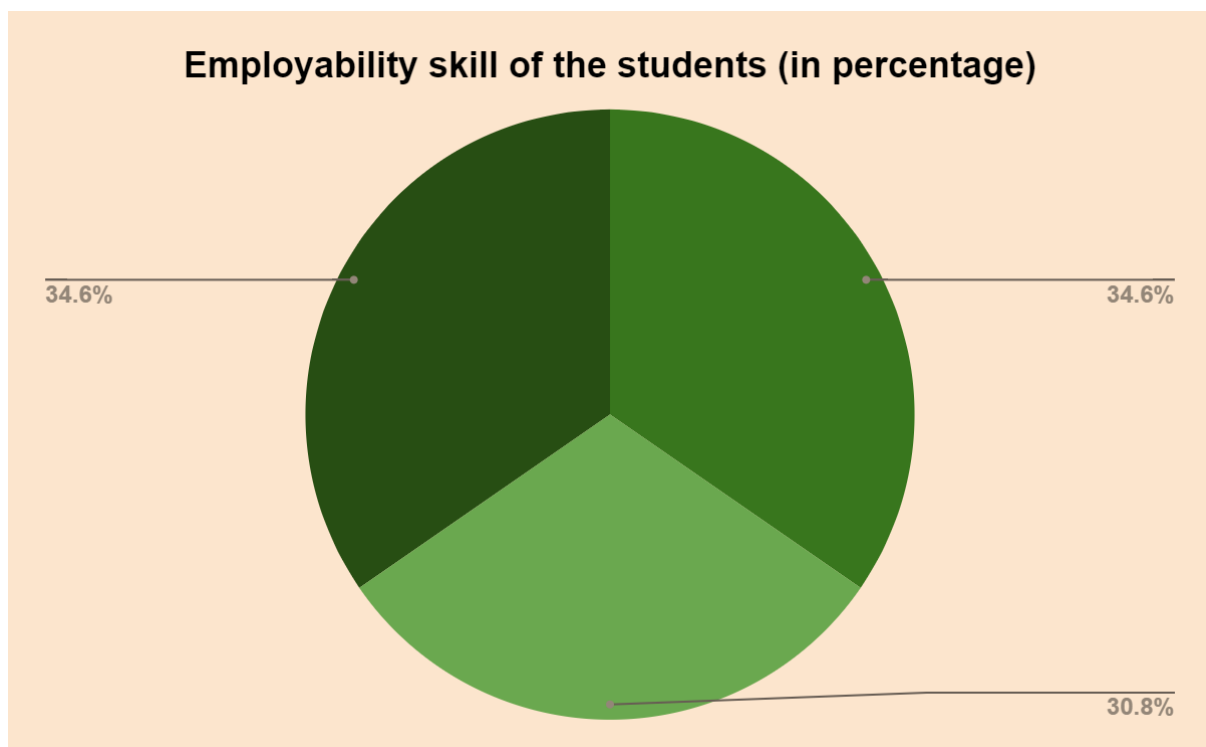

# Employers Feedback Analysis 2020-21

Feedback analysis was conducted for the academic year 2020 to collect information on employees' opinions concerning the activities of the student, department and the university. The goal was to assess the overall satisfaction of the employees.