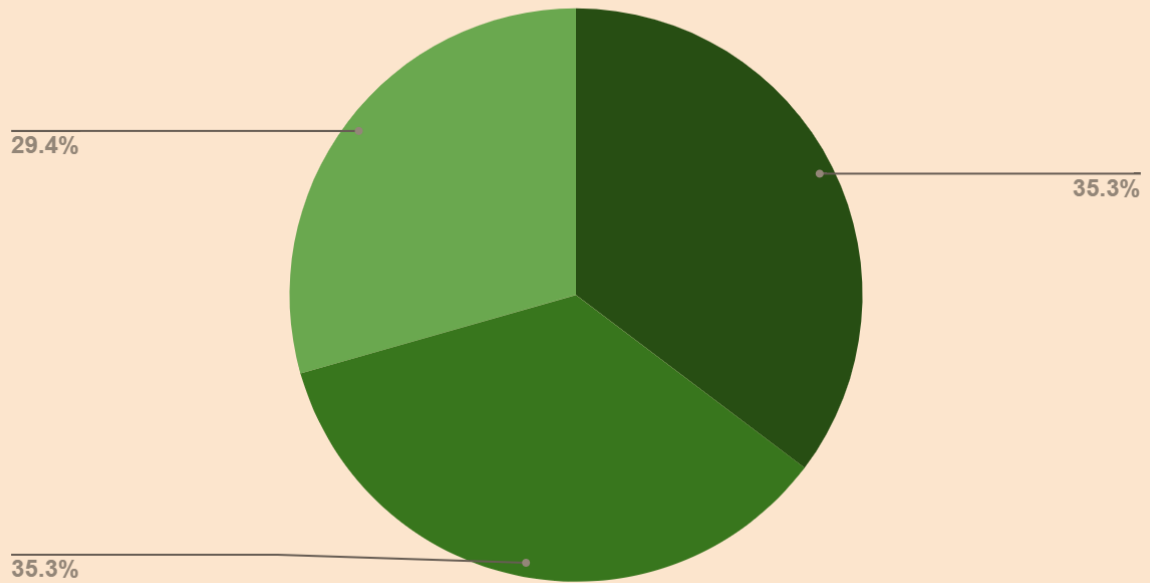

Infrastructure facility to conduct interview and placement drive (in percentage)