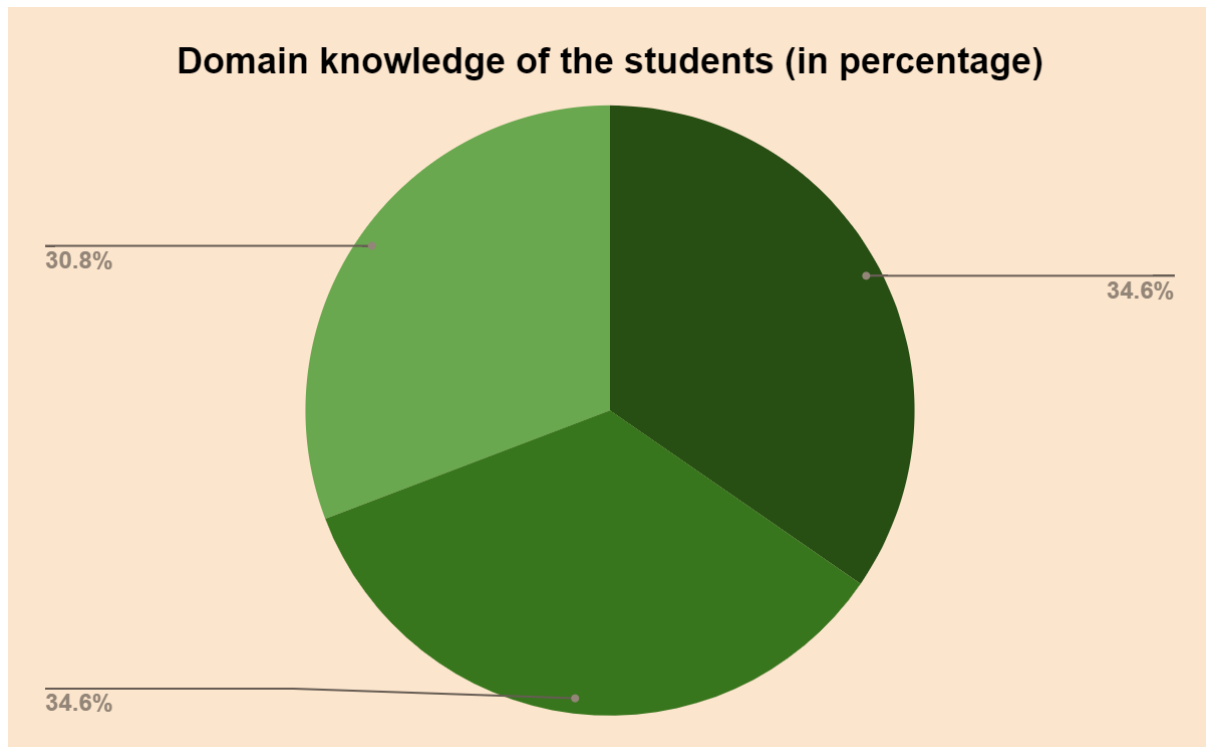

# Employers Feedback Analysis 2020-21

Feedback analysis was conducted for the academic year 2020 to collect information on employees' opinions concerning the activities of the student, department and the university. The goal was to assess the overall satisfaction of the employees.